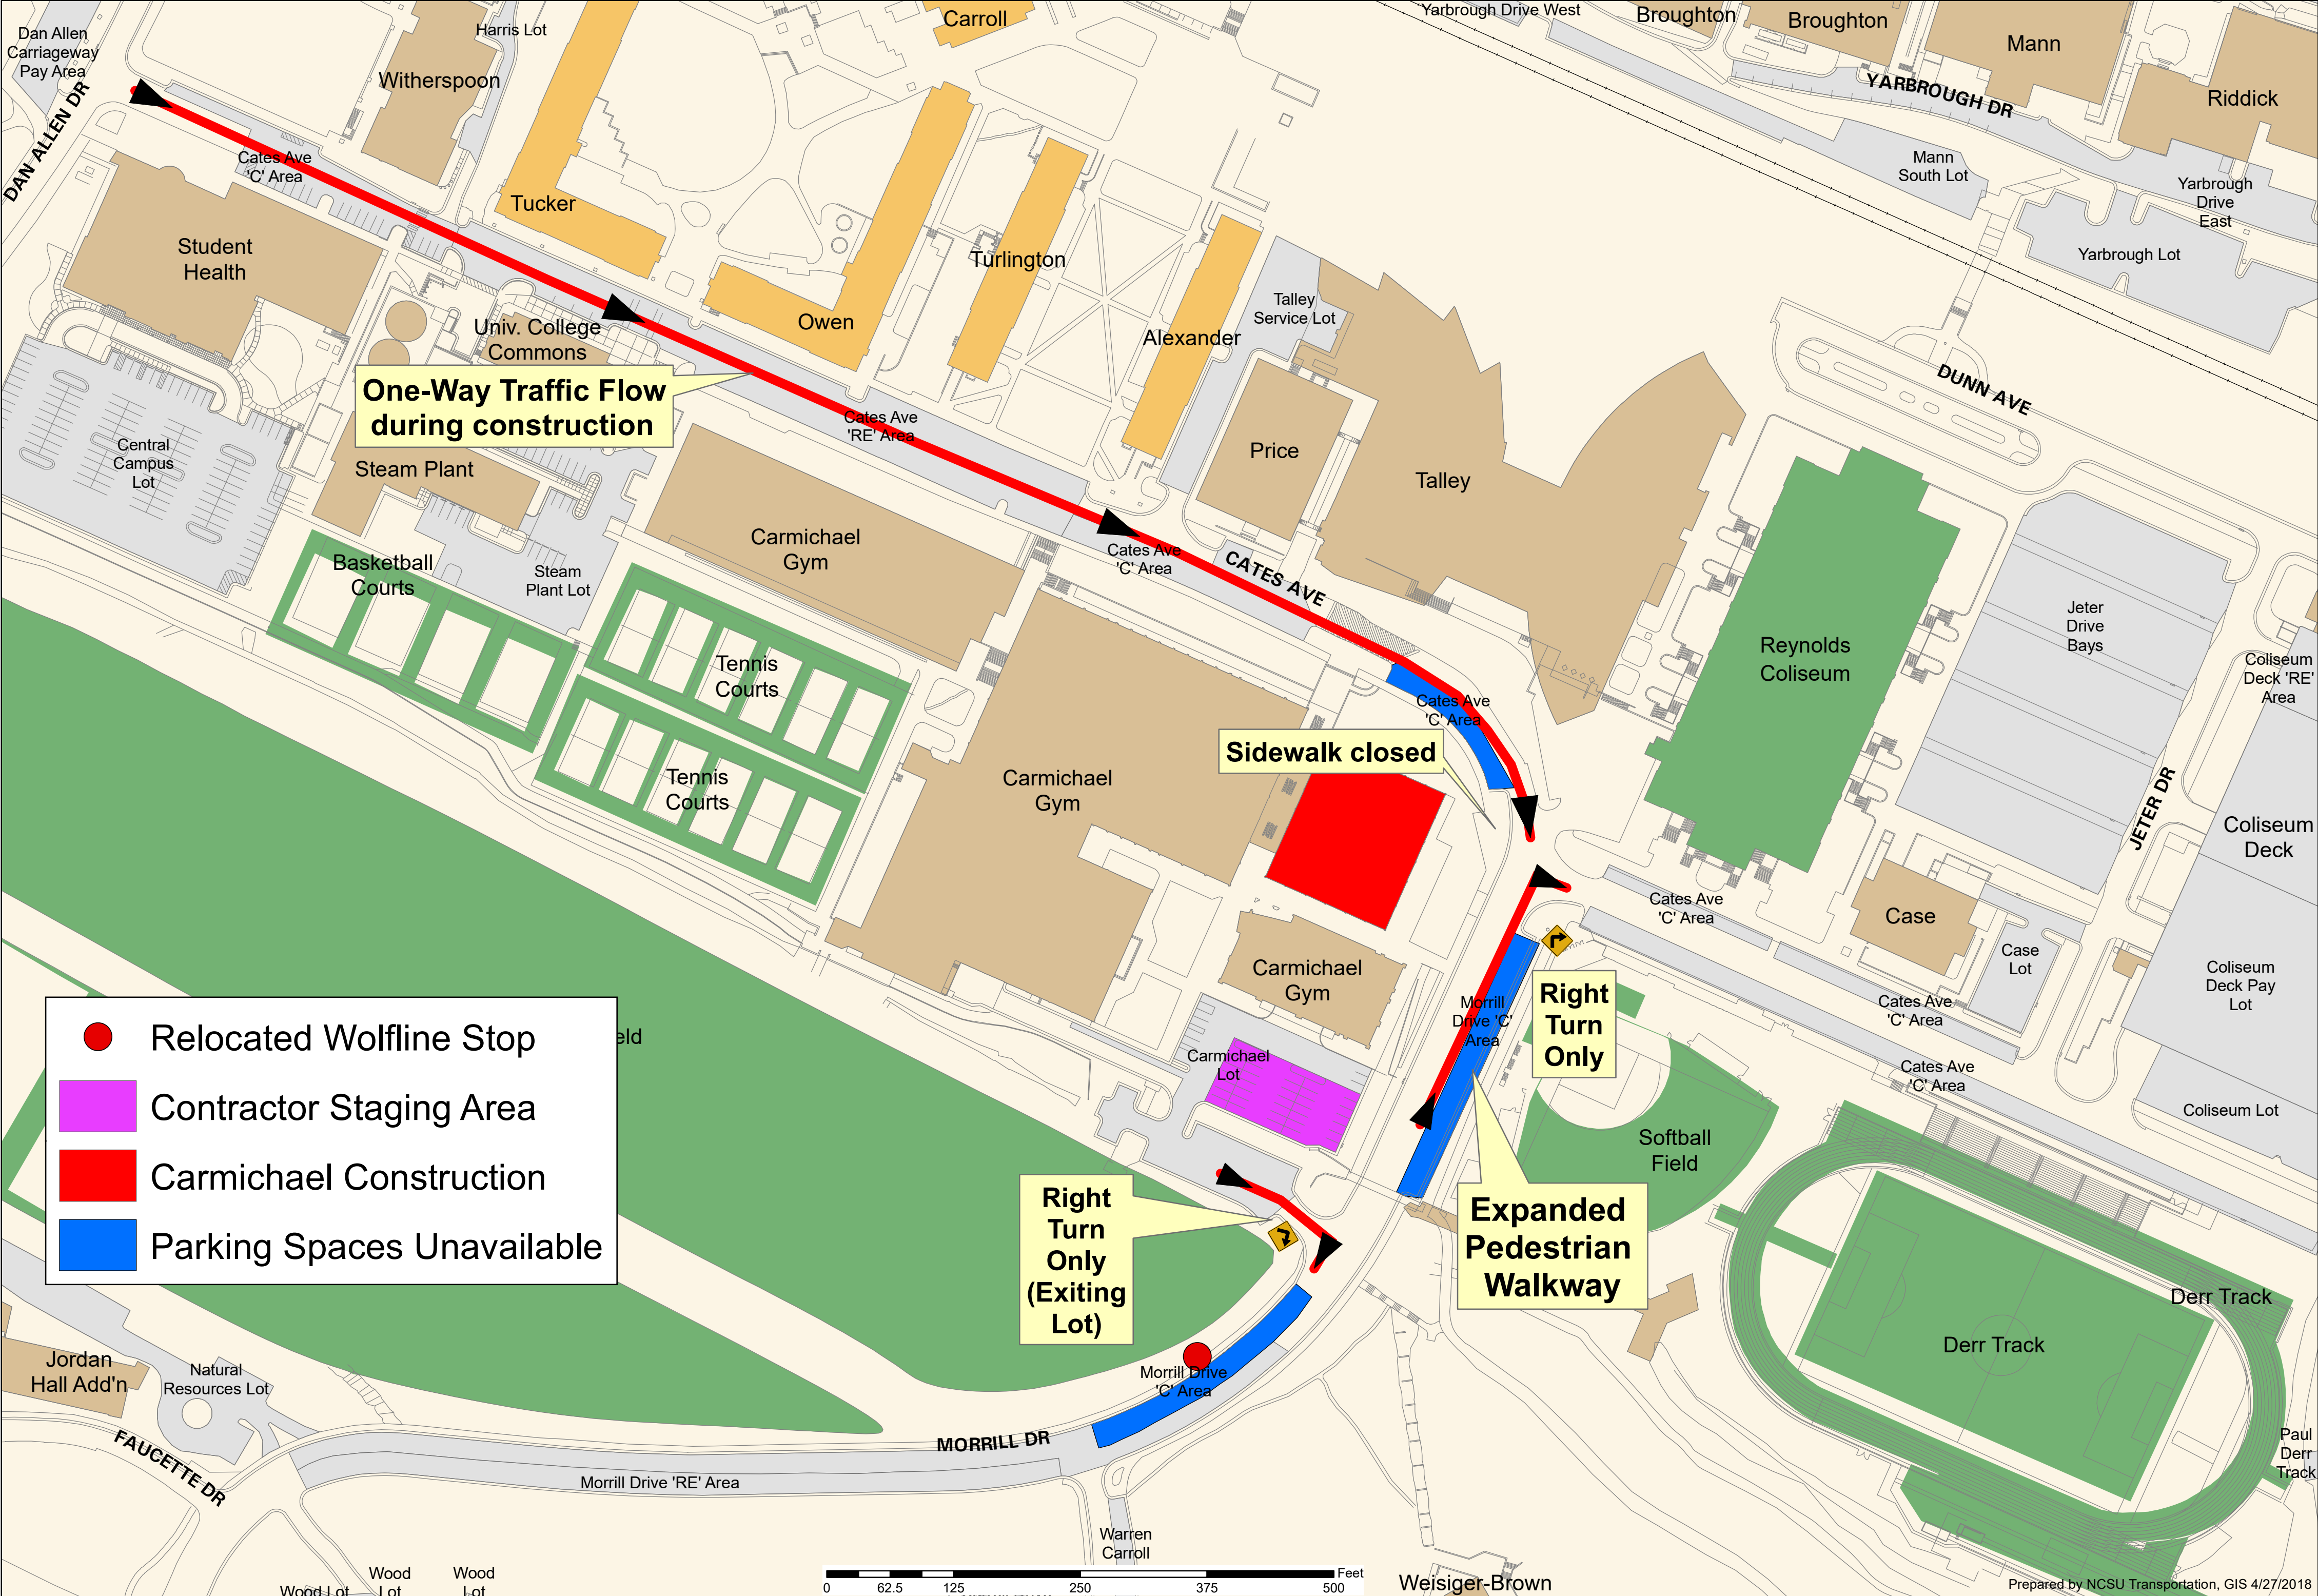

# Cates Ave Construction Detour

## Traffic & Pedestrian Detour, Relocated Carmichael Bus Stop

- Relocated Wolfline Stop
- Contractor Staging Area
- Carmichael Construction
- Parking Spaces Unavailable